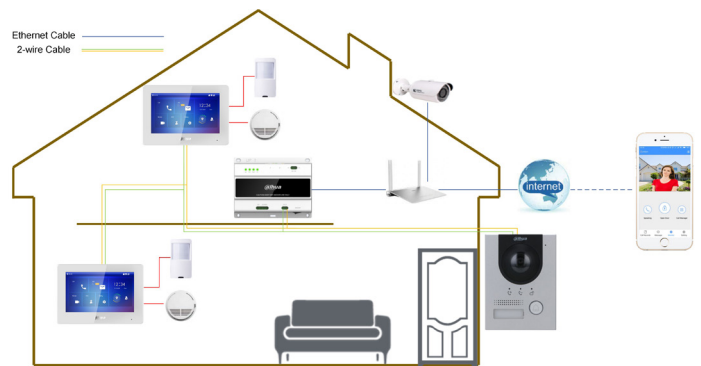

Power Adapter	Optional
Installation	Flush, surface mount
Certifications	CE; FCC; UL
Accessory	Flush/surface mount
Product Dimensions	130 mm × 96 mm × 28.5 mm (5.12" × 3.78" × 1.12")
Protection	IK07; IP65
Operating Temperature	-30°C to +60°C (-22°F to 140°F)
Operating Humidity	10%–90% (RH, non-condensing)
Operating Altitude	0 m–3000 m
Power Consumption	≤ 12W
Net Weight	0.35 kg (0.77 lb)
Gross Weight	0.4 kg (0.88 lb)

Application