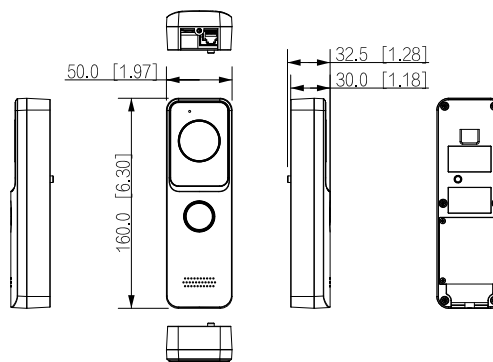

Performance

Card Reading Distance	0 cm–3 cm (0"–1.18")
-----------------------	----------------------

Issue Card Locally	Yes
Casing	PC+ABS
Capacity	
Card Capacity	3000
Port	
Exit Button	1
Door Status Detection	1
Lock Control	1
Network Port	1 x RJ-45 10/100 Mbps Ethernet port
Alarm	
Tamper Alarm	Yes
General	
Appearance color	Light grey
Power Supply	12–33 VDC, 1 A ; Standard PoE
Power Adapter	Optional
Installation	Surface Mount
Certifications	CE; FCC
Accessory	Included: Alarm power ribbon cable, rain cover
Product Dimensions	160 mm × 50 mm × 30 mm (6.30" × 1.97" × 1.18")
Protection	IP65
Operating Temperature	–40 °C to +60 °C (–40 °F to +140 °F)
Operating Humidity	10%–90% (RH), non-condensing
Operating Altitude	0 m–3,000 m (0 ft–9,842.51 ft)
Power Consumption	≤ 3.5 W (standby), ≤ 6 W (working)
Gross Weight	0.4 kg (0.88 lb)
Net Weight	0.18 kg (0.40 lb)

Ordering Information

Type	Model	Description
Wi-Fi Villa Door Station	DHI-VTO2311R-WP	Dahua Linux Grey Plastic Wi-Fi Villa Door Station

Dimensions (mm[inch])

Application