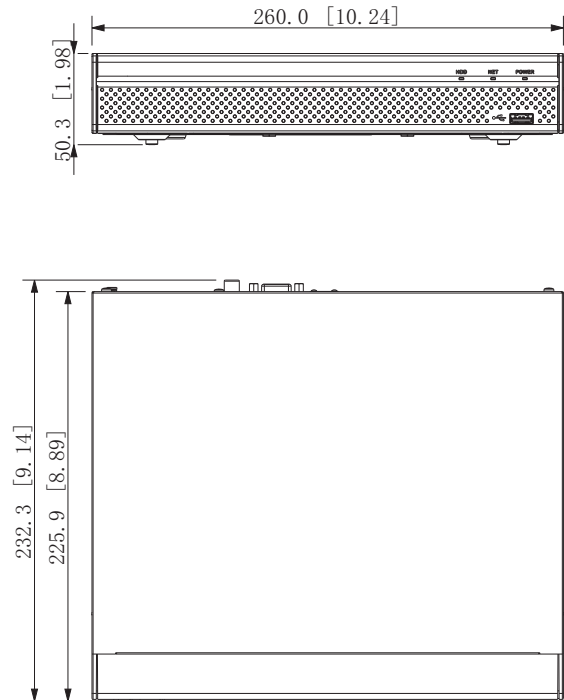

Alarm

General Alarm	Motion detection; privacy masking; video loss; PIR alarm
Anomaly Alarm	Camera offline; storage error; disk full; IP conflict; MAC conflict; login lock; cyber security exception
Intelligent Alarm	Perimeter protection; SMD Plus
Alarm Linkage	Recording; snapshot; buzzer; log; preset; email; tour

Port

Audio Input	1
Audio Output	1
HDD Interface	1 SATA port, up to 16 TB. The maximum HDD capacity varies with environment temperature
USB	1 front USB 2.0 port, 1 rear USB 2.0 port
HDMI	1
VGA	1
Network Port	1 × RJ-45, 10/100 Mbps self-adaptive Ethernet port

General

Power Supply	12 VDC, 1.5 A
Power Consumption	Total output of NVR is ≤ 10 W (without HDD)
Net Weight	0.81 kg (1.79 lb)
Gross Weight	1.33 kg (2.93 lb)
Product Dimensions	260 mm × 232.7 mm × 47.6 mm (10.24" × 9.16" × 1.87") (W × L × H)
Packaging Dimensions	89 mm × 333 mm × 315 mm (3.50" × 13.11" × 12.40") (W × L × H)
Operating Temperature	-10 °C to +55 °C (14 °F to +131 °F)
Operating Humidity	10%–93% (RH)
Installation	Rack or desktop
Certifications	CE: EN62368-1; EN55032; EN55024; EN55035; EN61000-3-2; EN61000-3-3; EN50130-4 FCC: Part 15 Subpart B

Ordering Information

Type	Model	Description
8 Channel NVR	DHI-NVR2108HS-S3	8 Channel Compact 1U 1HDD Network Video Recorder

Dimensions (mm[inch])